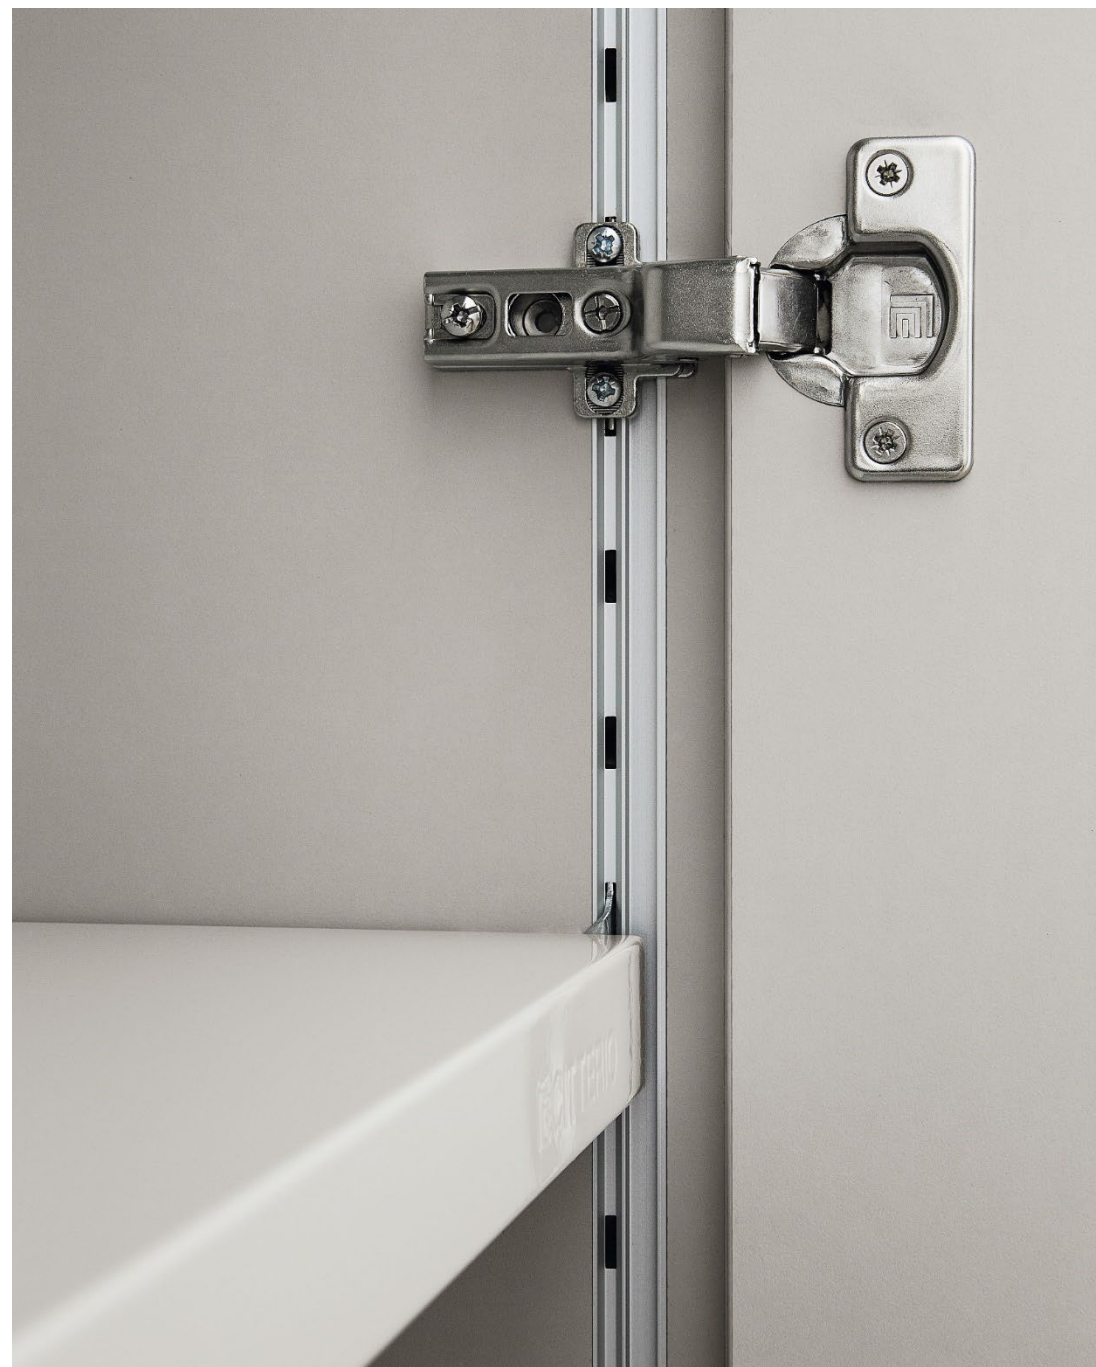

DOOR-TOP SOLUTION

SOLID DOORS AND OPEN SHELVES

GLASS DOORS
WITH
ALUMINIUM
FRAME

ANODISED
ALUMINIUM
OR **WOOD**
SKIRTING

**INTERNAL SHELVES
IN METAL
OR
WOOD**

FULL-HEIGHT ALUMINIUM PROFILE

METAL
PULL-OUT
FILE-HOLDING
FRAME

VENTILATION ALUMINIUM GRID

LARGE PULL-OUT DRAWERS

UPPER TOP

INTEGRATION WITH PARTITION WALLS

CONNECTION WITH BASIC

INTEGRATED

CONNECTION
WITH
VISION

CONNECTION WITH VISION